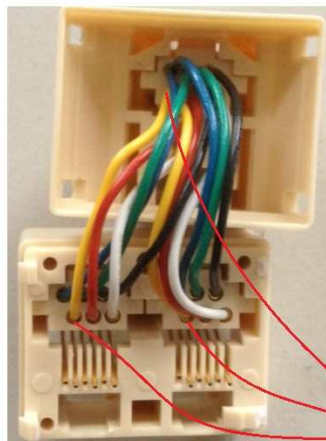

## TECHNICALL

- Connection: 3 x RJ-12 6/6 parallel
- Protection: None
- Material: Impact resistant plastic
- Article number: RK-1074

## RUKRA SPLITTER RJ-12 6/6

The RUKRA RJ-12 6/6 splitter is suitable for connecting the 3 x RJ-12 cables 6/6 from the RUKRA alarm buttons up and below the elevator (RK-2006) to the RUKRA Elevator Phone

The connections are internally parallel connected with each other.

All wires must be connected pin 1 to pin 1, pin 2 to pin 2, etcetera (not switched)

**DURABLE**      **AND**  
**MAINTENANCE FREE**