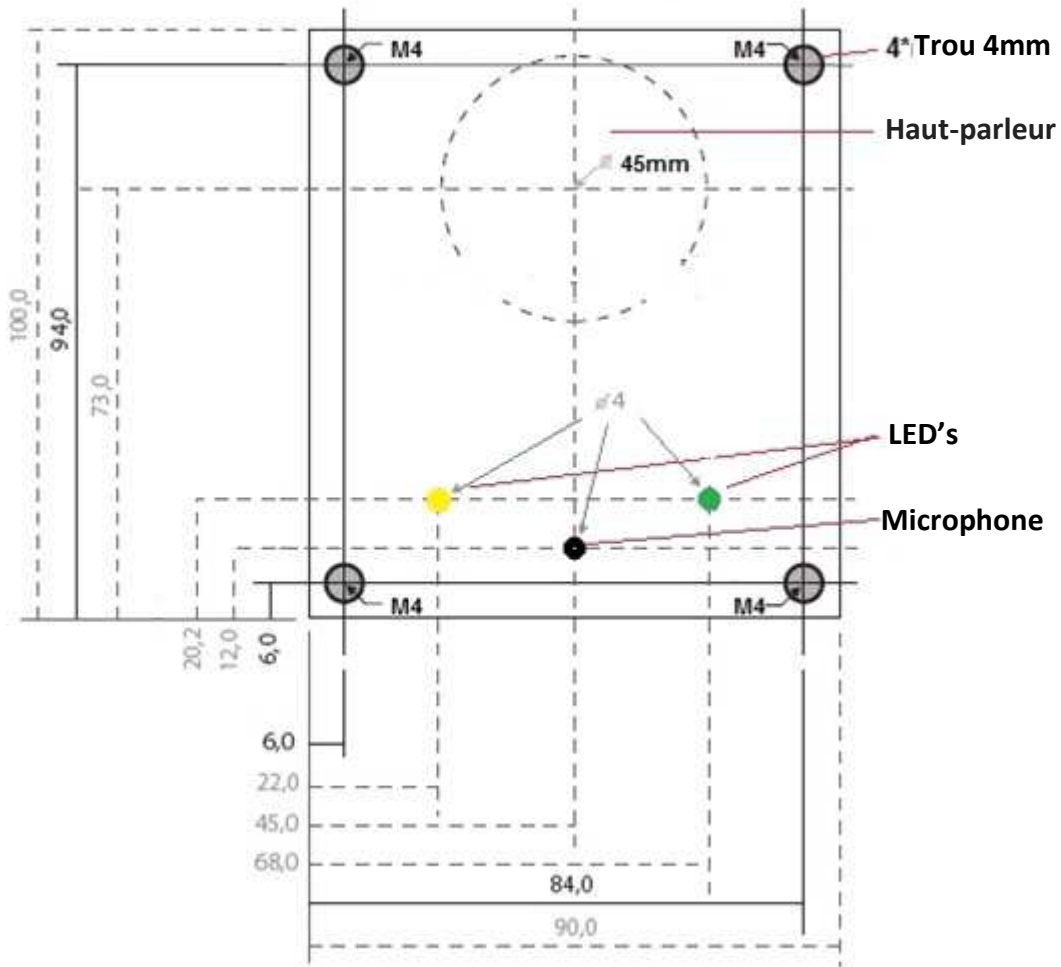

H x B x D = 100 x 90 x 22mm

Front

Arrière